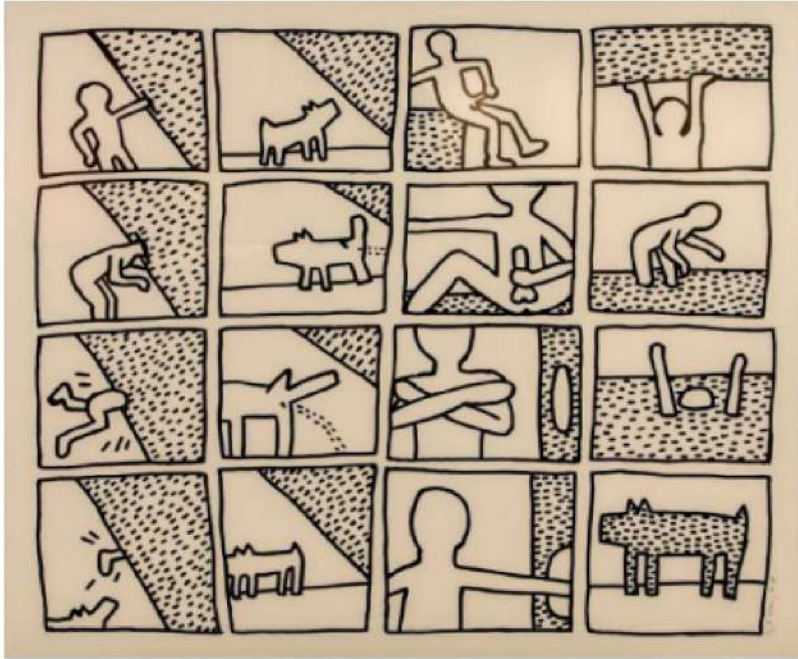

Title	Untitled #14
Technique	Silkscreen
Year of edition	1990
Signed	Yes
Edition	2/33
Dimensions	52 x 42.5"
Frame	60 x 50"